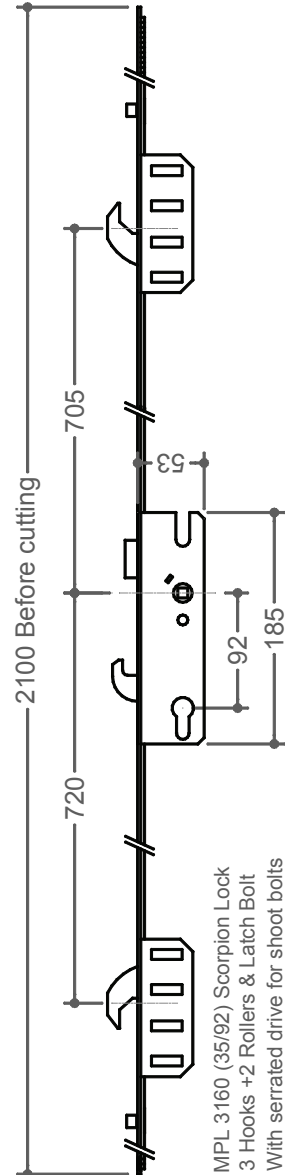

WINKHAUS SCORPION LOCKS

PART NO.	BACKSET	PZ CENTRES	FOLLOWER / SPINDLE	LATCH	DEAD BOLTS	HOOKS	ROLLER CAMS	MUSHROOM CAMS	FACEPLATE WIDTH	FACEPLATE ENDS
MPL 3160	35mm	92mm	Split	Yes	0	3	2	0	16mm	Square

MPL 3160 - 35/92 - WINKHAUS SCORPION LOCK WITH SERRATED DRIVE FOR SHOOT BOLTS

ASSOCIATED PRODUCTS

Lever / Lever 92mm PZ Door Handle Set
SEE PAGES 189-201